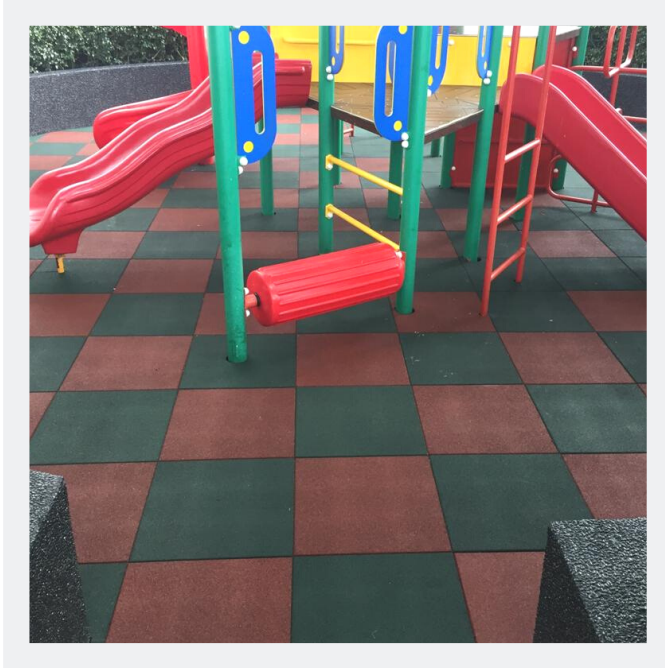

SK Jalan Haji Baki

SK Arang

SK Petra Jaya

SK Sungai Maong Hilir

PHOTO GALLERY

Rubber Flooring: BAYSHORE CONDOMINIUM (SABAH)

Wall Climbing Structural Design: SM SAINS KUCHING UTARA

PROJECT REFERENCES